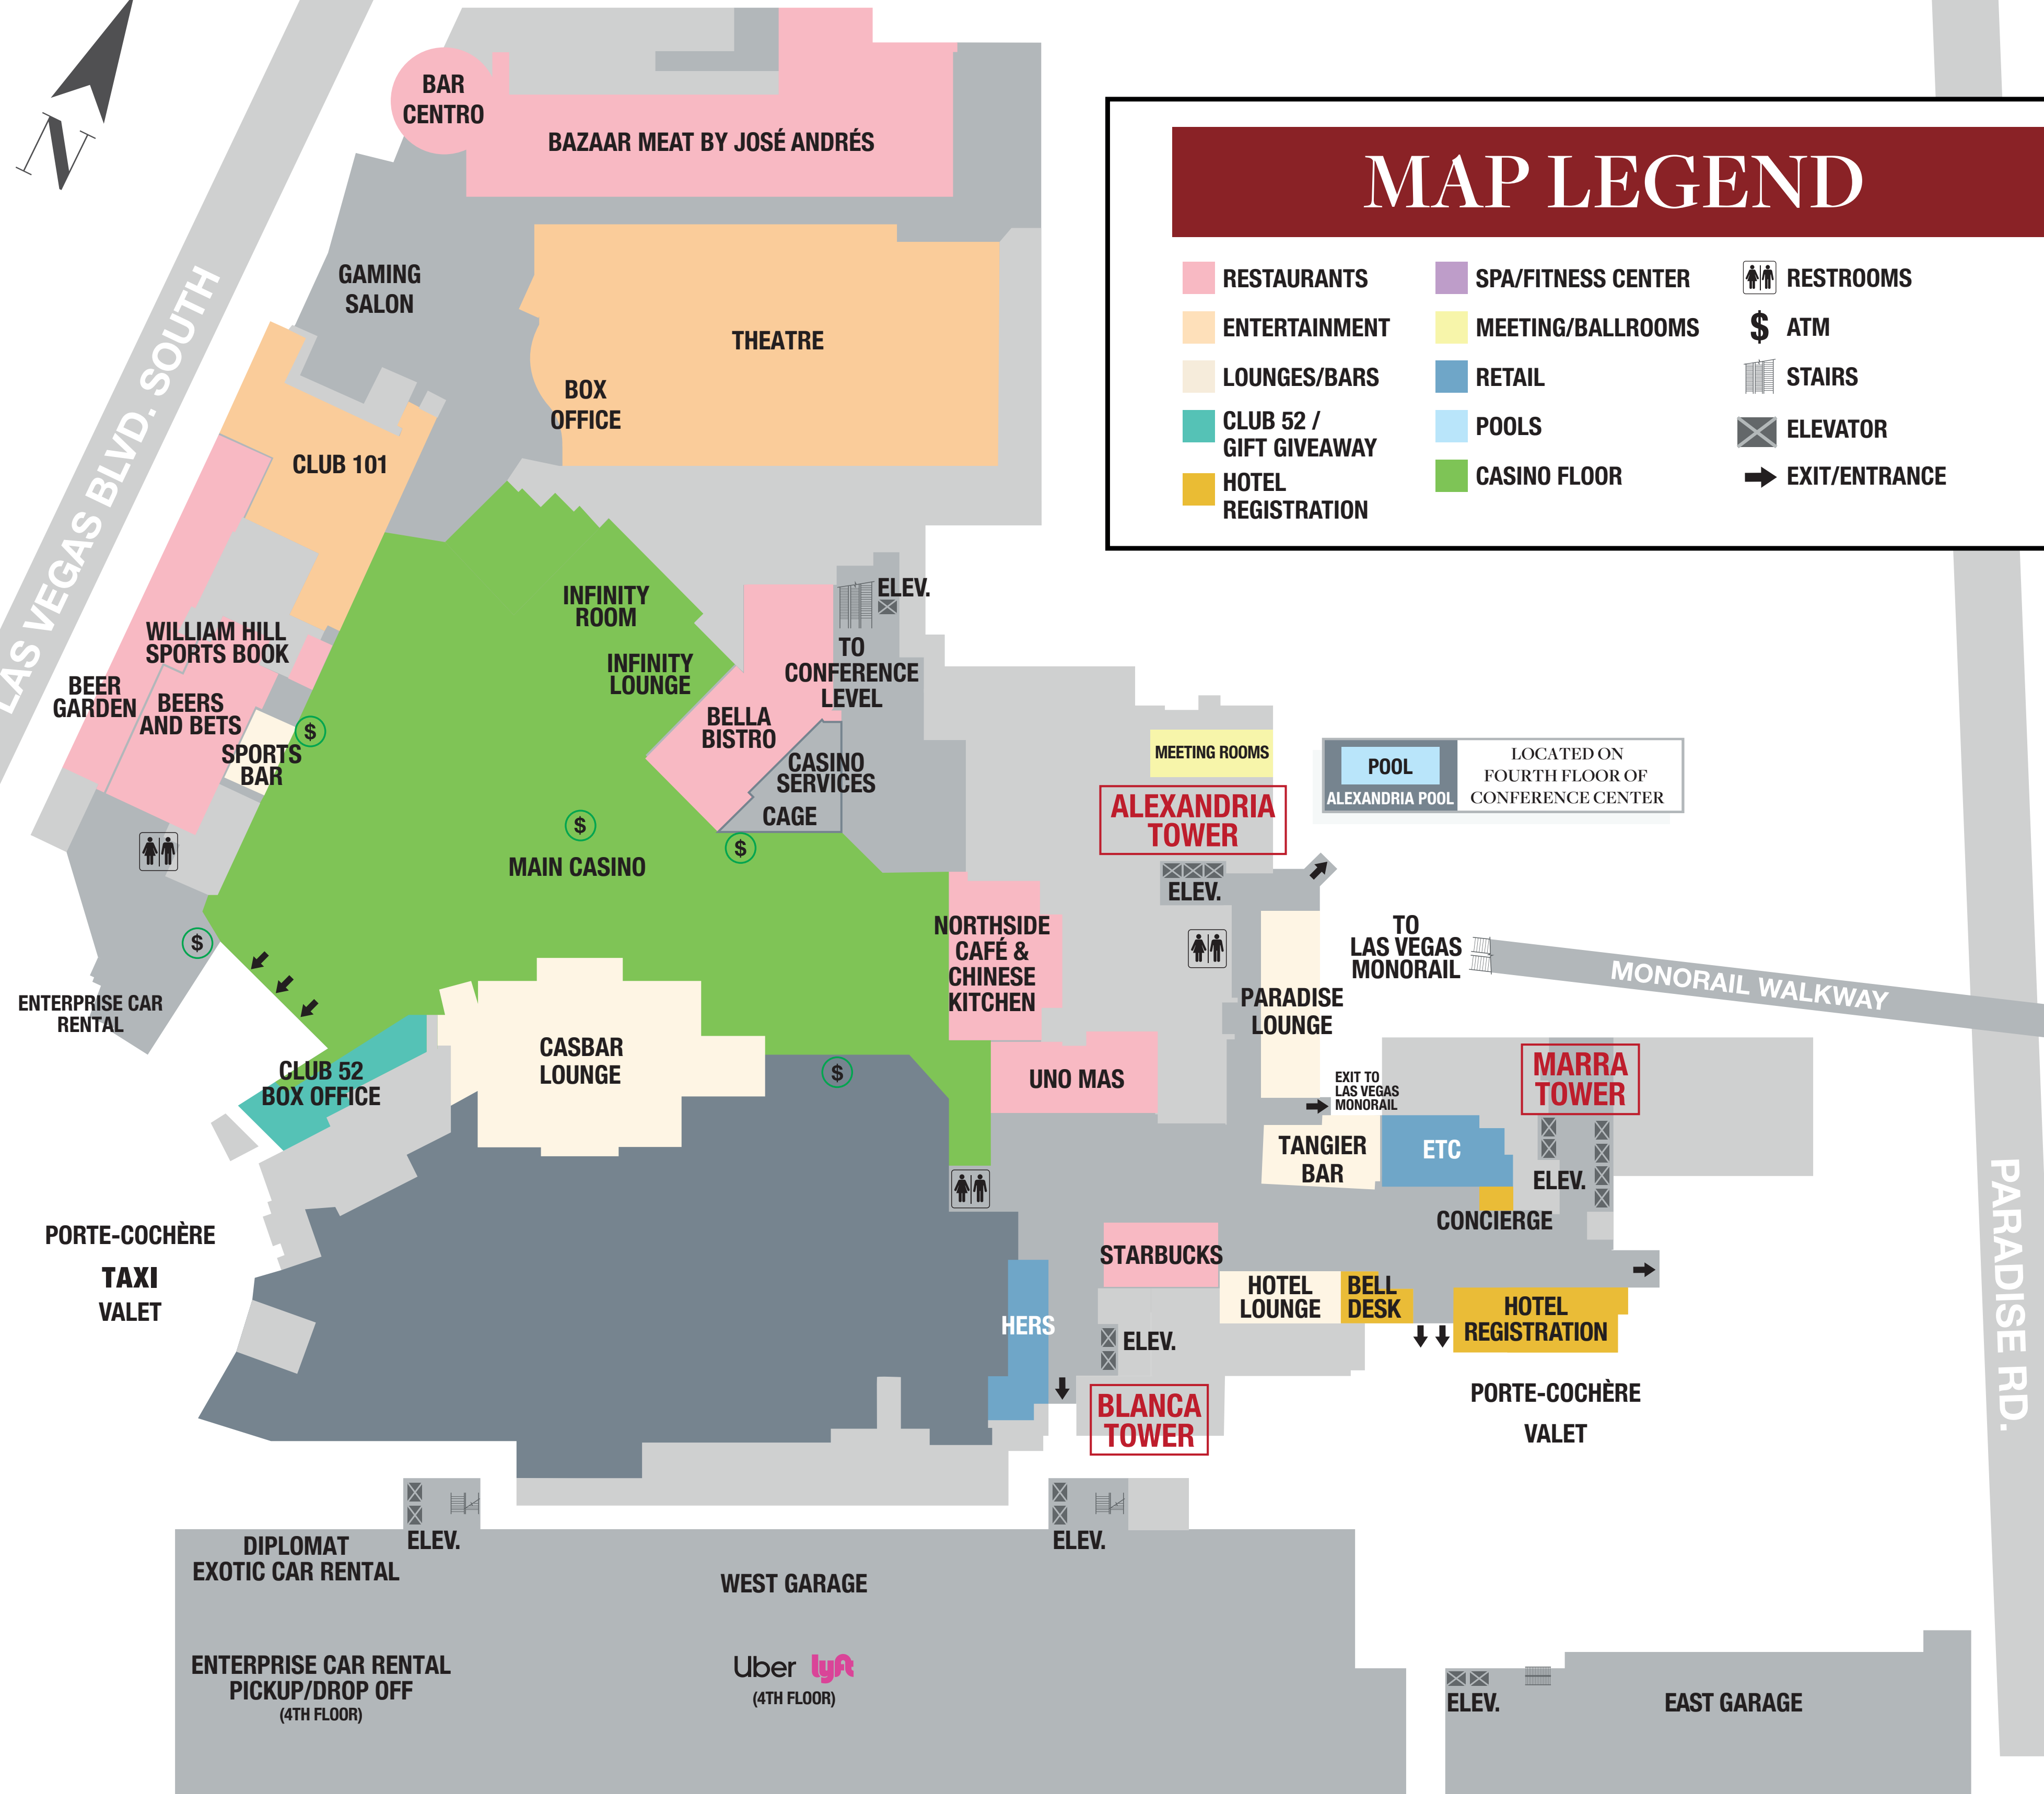

SAHARA AVE.

LAS VEGAS BLVD. SOUTH

MAP LEGEND

 RESTAURANTS ENTERTAINMENT LOUNGES/BARS CLUB 52 / GIFT GIVEAWAY HOTEL REGISTRATION	 SPA/FITNESS CENTER MEETING/BALLROOMS RETAIL POOLS CASINO FLOOR	♂ ♀ RESTROOMS $ ATM ↑ ↓ STAIRS ⊠ ELEVATOR ➔ EXIT/ENTRANCE

LOCATED ON THE ROOFTOP OF CONFERENCE CENTER

LOCATED ON SECOND FLOOR OF ALEXANDRIA TOWER

LOCATED ON SECOND FLOOR OF BLANCA TOWER

MONORAIL

PARADISE RD.

LOCATED ON FOURTH FLOOR OF CONFERENCE CENTER

ALEXANDRIA POOL

TO LAS VEGAS MONORAIL

MONORAIL WALKWAY

EXIT TO LAS VEGAS MONORAIL

CONCIERGE

PORTE-COCHÈRE VALET

WEST GARAGE

EAST GARAGE

Uber lyft (4TH FLOOR)

ENTERPRISE CAR RENTAL PICKUP/DROP OFF (4TH FLOOR)

DIPLOMAT EXOTIC CAR RENTAL

PORTE-COCHÈRE TAXI VALET

CLUB 52 BOX OFFICE

CASBAR LOUNGE

NORTHSIDE CAFÉ & CHINESE KITCHEN

ALEXANDRIA TOWER

MARRA TOWER

BLANCA TOWER

MAIN CASINO

BELLA BISTRO

THEATRE

BOX OFFICE

CLUB 101

GAMING SALON

BAR CENTRO

BAZAAR MEAT BY JOSÉ ANDRÉS

INFINITY ROOM

INFINITY LOUNGE

WILLIAM HILL SPORTS BOOK

BEER GARDEN

BEERS AND BETS

SPORTS BAR

ENTERPRISE CAR RENTAL

MEETING ROOMS

POOL

LOCATED ON FOURTH FLOOR OF CONFERENCE CENTER

PARADISE LOUNGE

TANGIER BAR

ETC

STARBUCKS

HOTEL LOUNGE

BELL DESK

HOTEL REGISTRATION

HERS

BLANCA TOWER

ELEV.

ELEV.

ELEV.

ELEV.

ELEV.

ELEV.

ELEV.

ELEV.

ELEV.

ELEV.

ELEV.

FITNESS STUDIO

LOCATED ON SECOND FLOOR OF BLANCA TOWER

ELEV.

AMINA SPA

LOCATED ON SECOND FLOOR OF ALEXANDRIA TOWER

LOCATED ON THE ROOFTOP OF CONFERENCE CENTER

BAR POOL

RETRO POOL LOUNGE